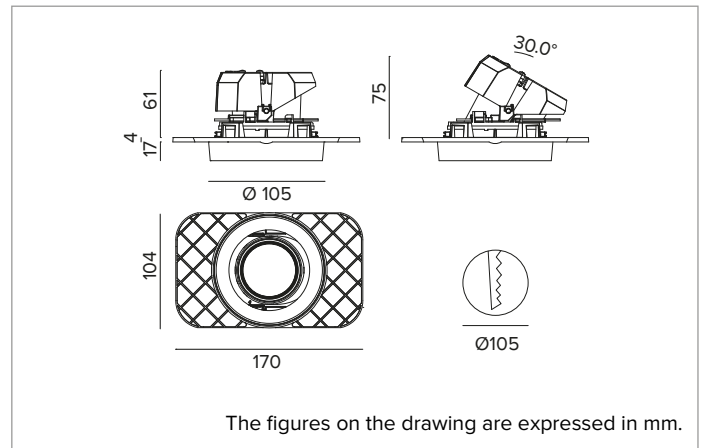

### Adjustable recessed LED projector in a trimless version

		4000K	H(m)	D(m)	Emax(lx)
		Ra90		48°	
		Fixture Power	20W	1	0.88 3360
		Source Flux	2451lm	2	1.77 840
		Fixture Flux	1878lm	3	2.65 373
		Efficacy	93lm/W	4	3.53 210
TS1308	I <sub>max</sub> =1378cd/klm	I <sub>max</sub>	3379cd	5	4.41 134